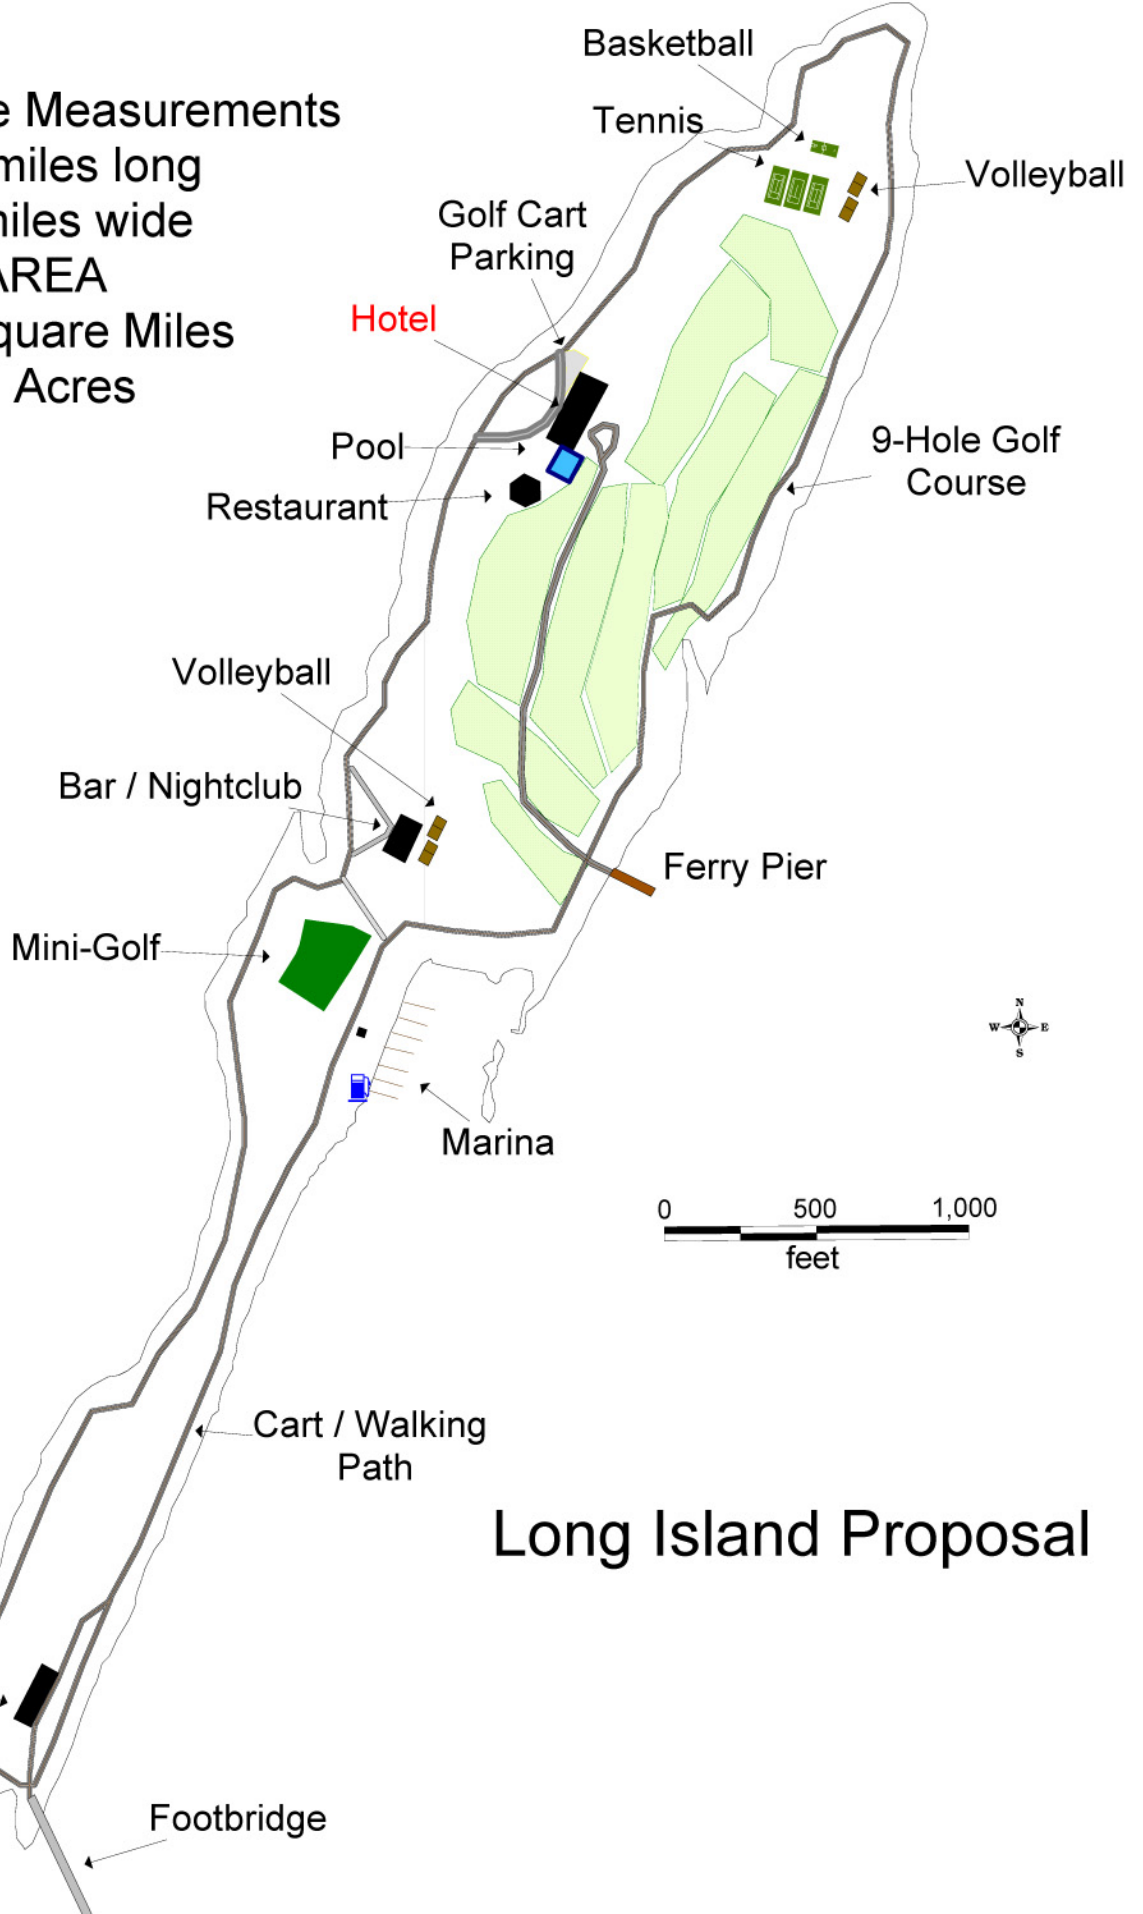

Approximate Measurements
1.25 miles long
0.2 miles wide
AREA
0.15 Square Miles
97 Acres

Long Island Proposal