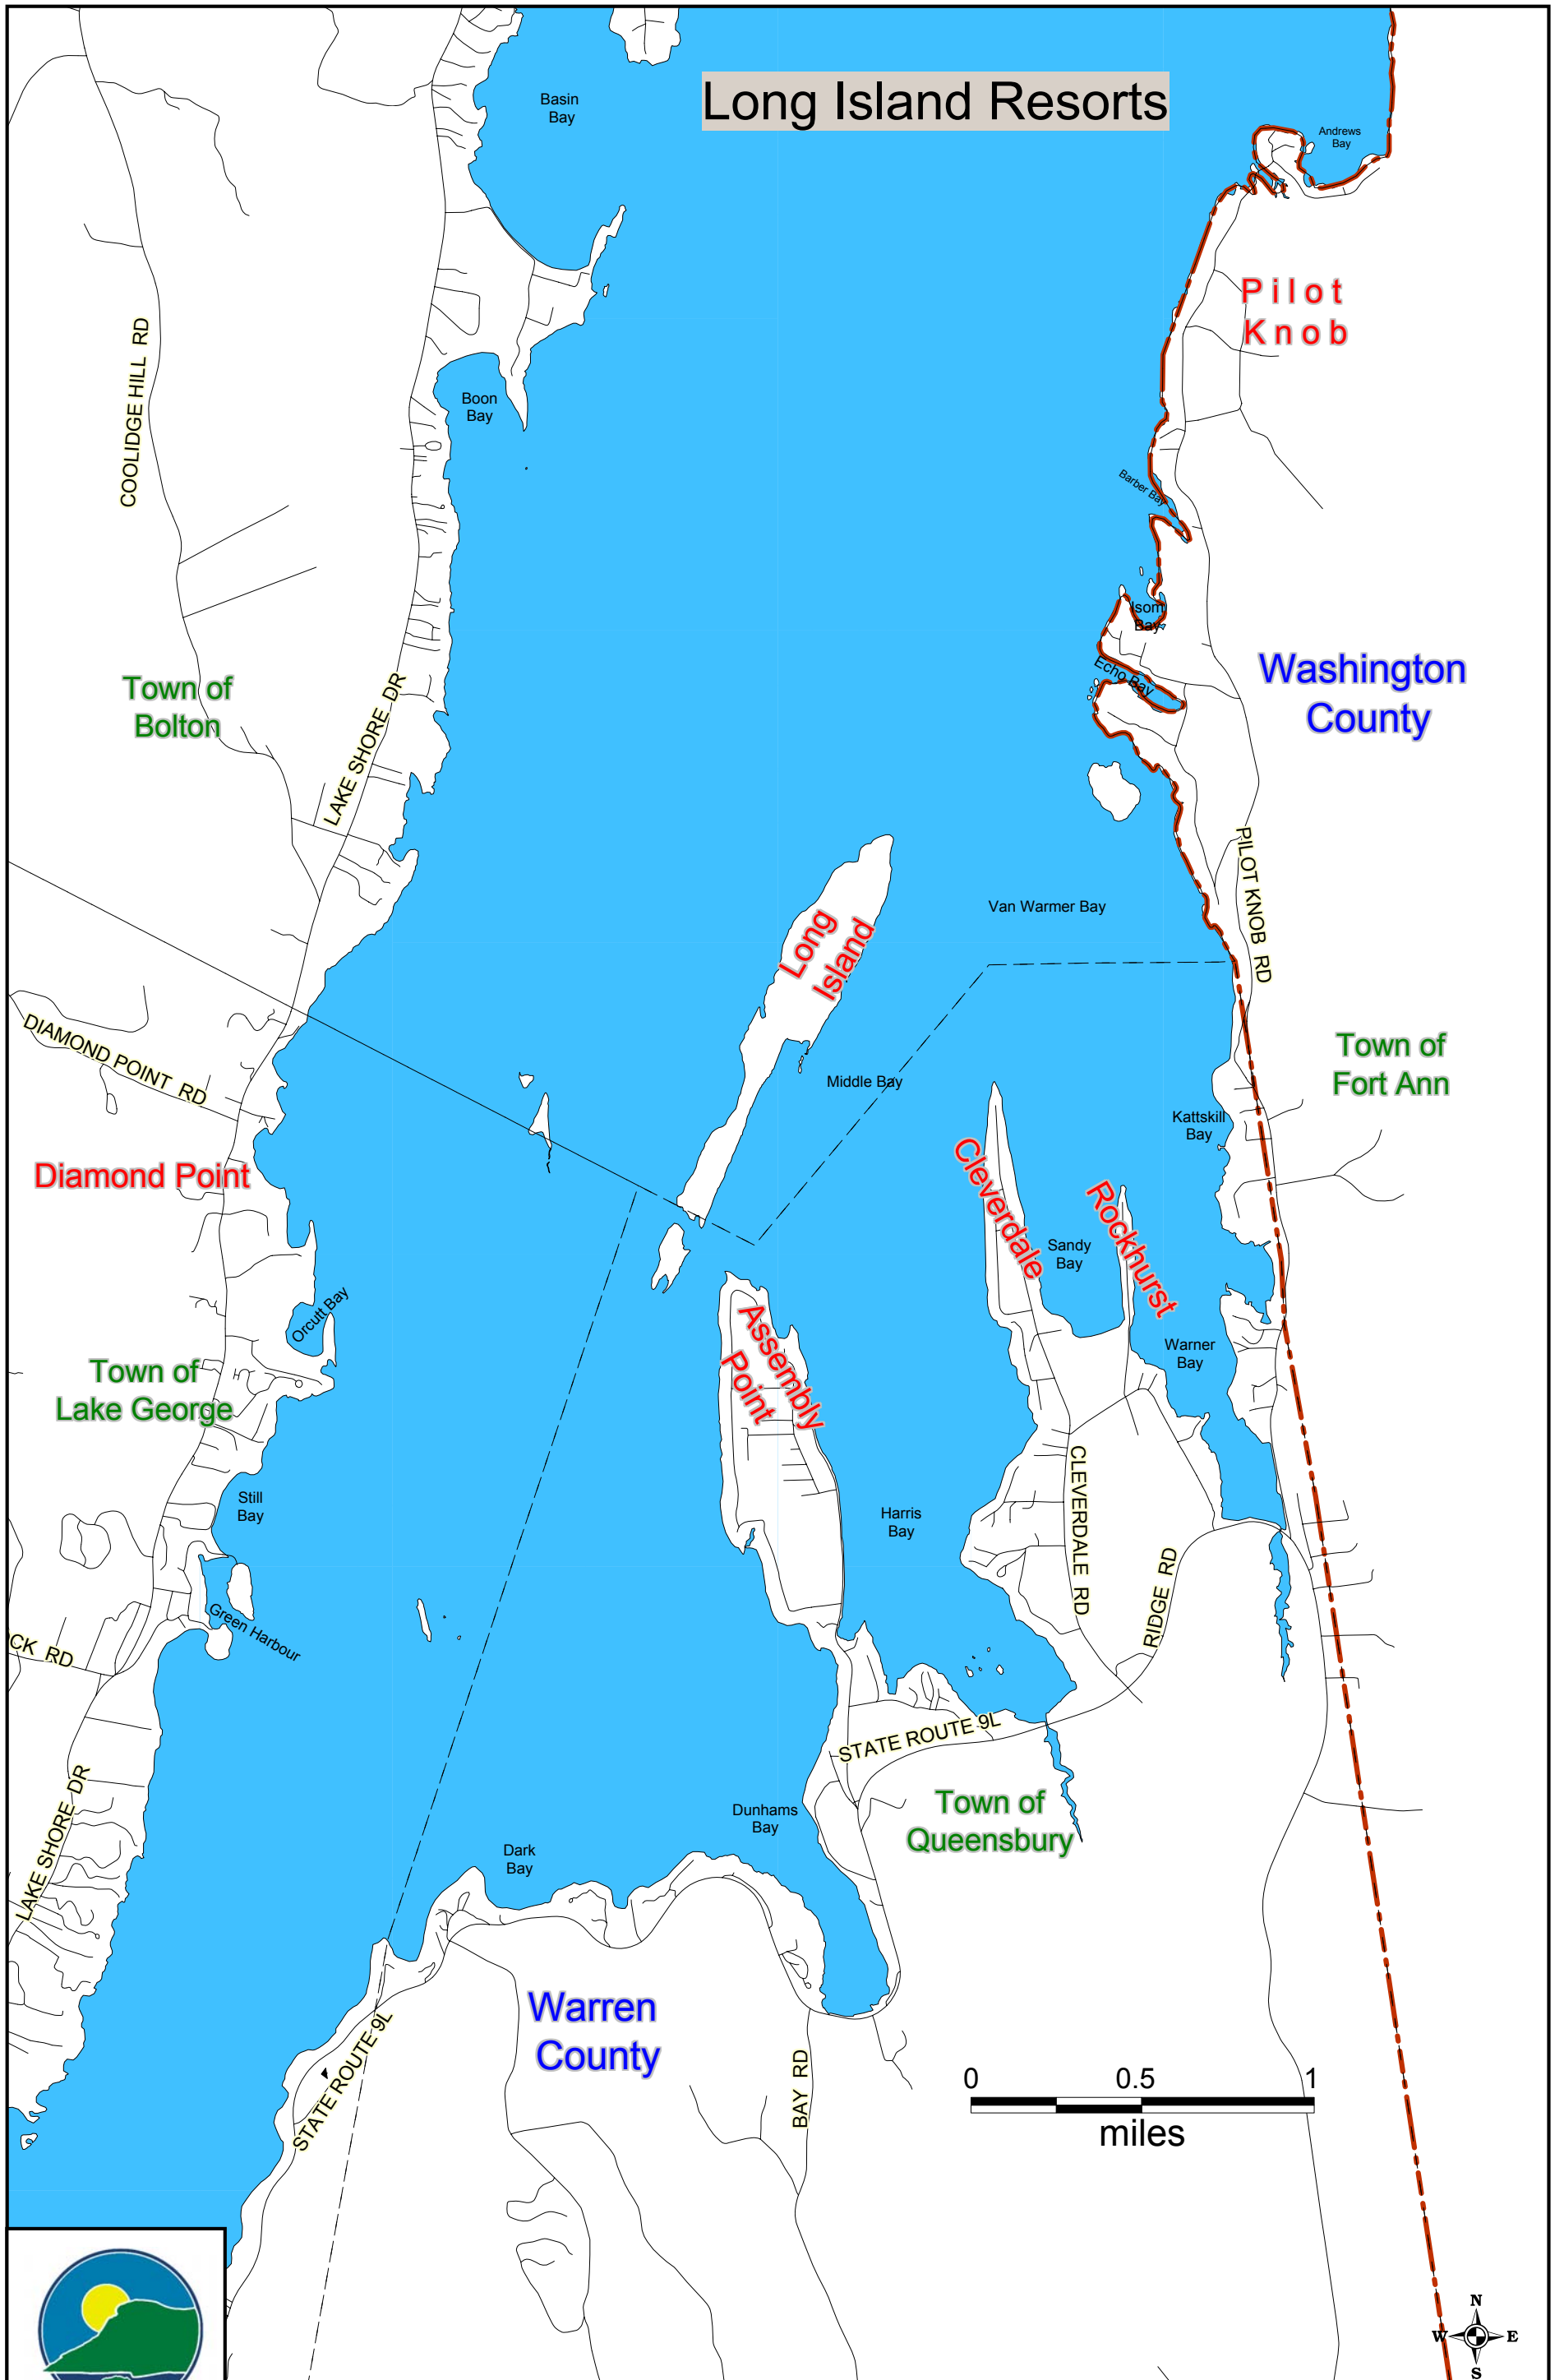

Long Island Resorts

"Working together to protect, conserve, and improve the beauty and quality of the Lake George Basin."

"This map was prepared for the New York State Department of State with funds provided under Title 11 of the Environmental Protection Fund and grants from the Helen V. Froehlich Foundation." Copyright Lake George Association 2006.