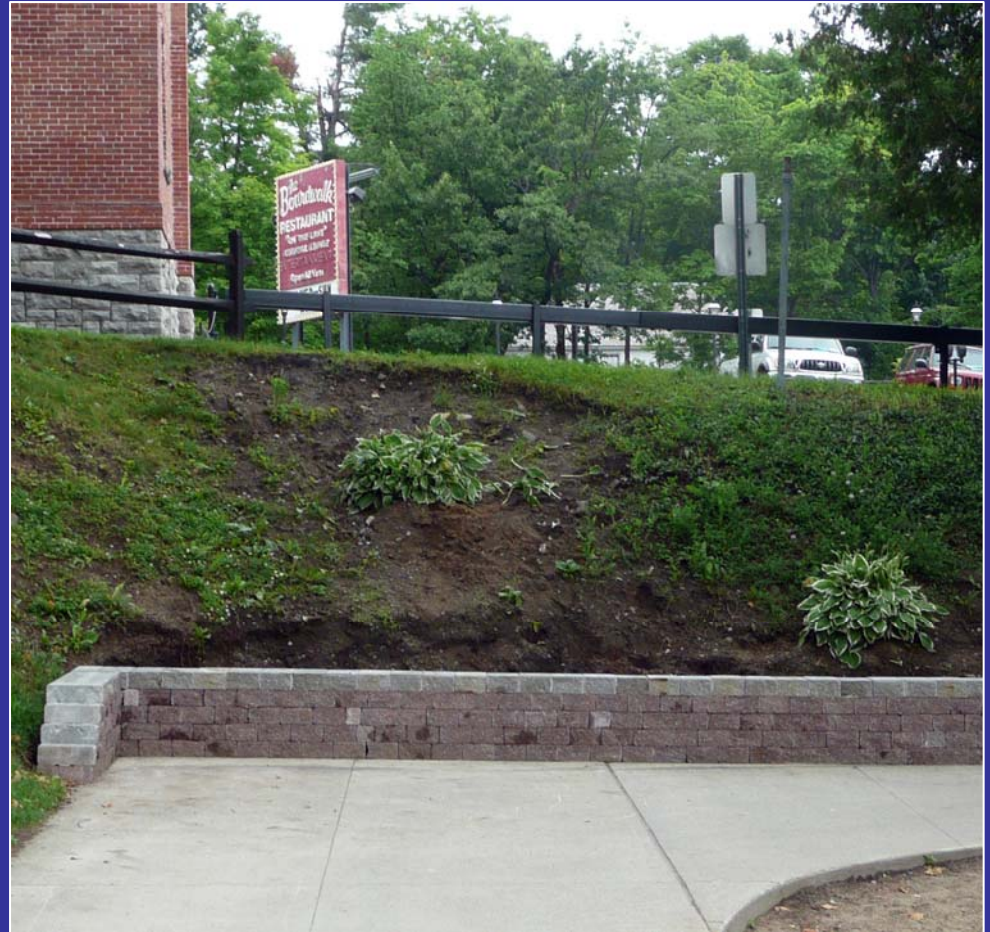

Hill on north end of park

- Erosion problems
- Dirt washing down hill, across sidewalk
- Town of LG installed new retention wall