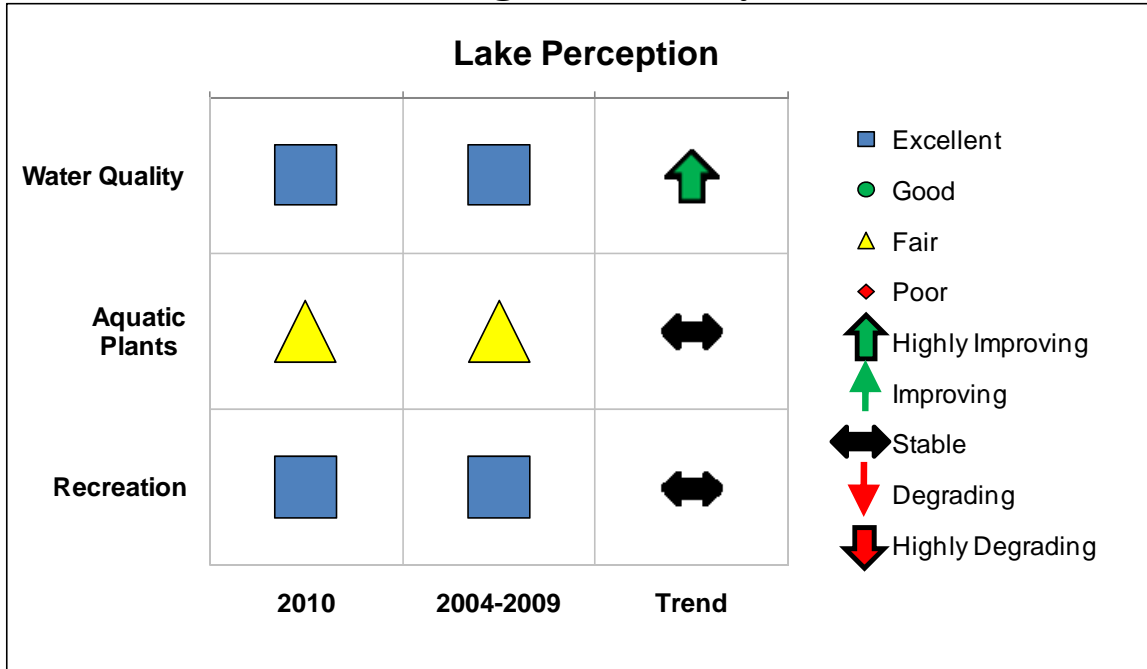

# 2010 Lake George-Basin Bay Scorecard

## 2010 Lake George-Basin Bay Scorecard

The 2010 CSLAP annual report for Lake George-Basin Bay can be found at [http://www.dec.ny.gov/docs/water\\_pdf/cslrpt10LGeorgeBB.pdf](http://www.dec.ny.gov/docs/water_pdf/cslrpt10LGeorgeBB.pdf)