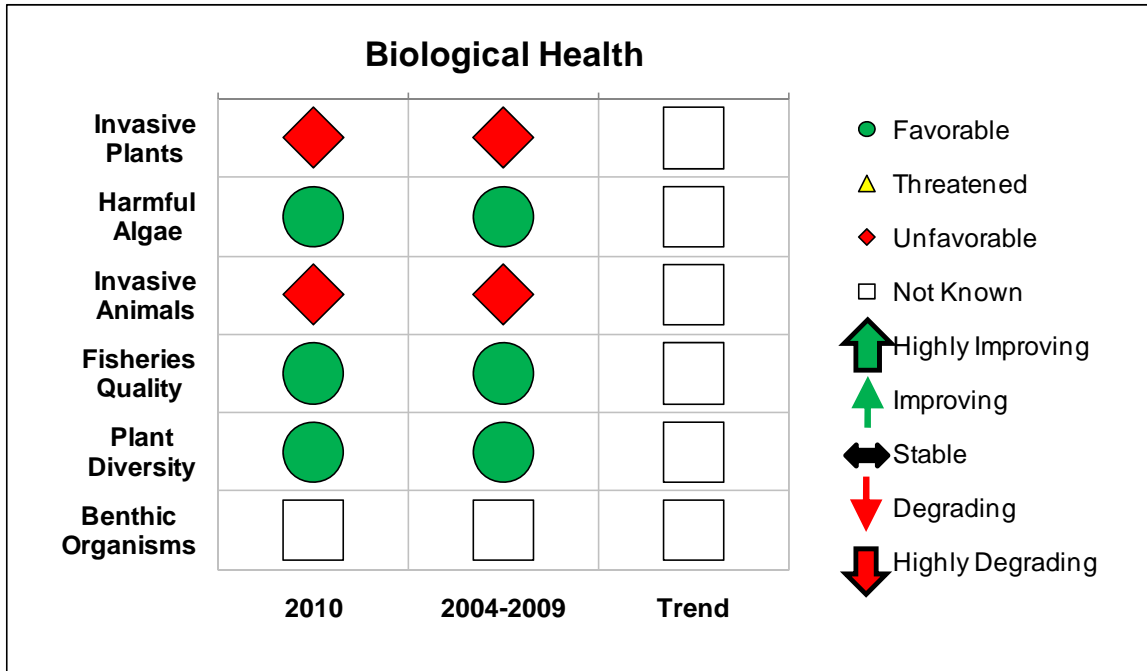

# 2010 Lake George-Basin Bay Scorecard

## 2010 Lake George-Basin Bay Scorecard

The 2010 CSLAP annual report for Lake George-Basin Bay can be found at [http://www.dec.ny.gov/docs/water\\_pdf/cslrpt10LGeorgeBB.pdf](http://www.dec.ny.gov/docs/water_pdf/cslrpt10LGeorgeBB.pdf)