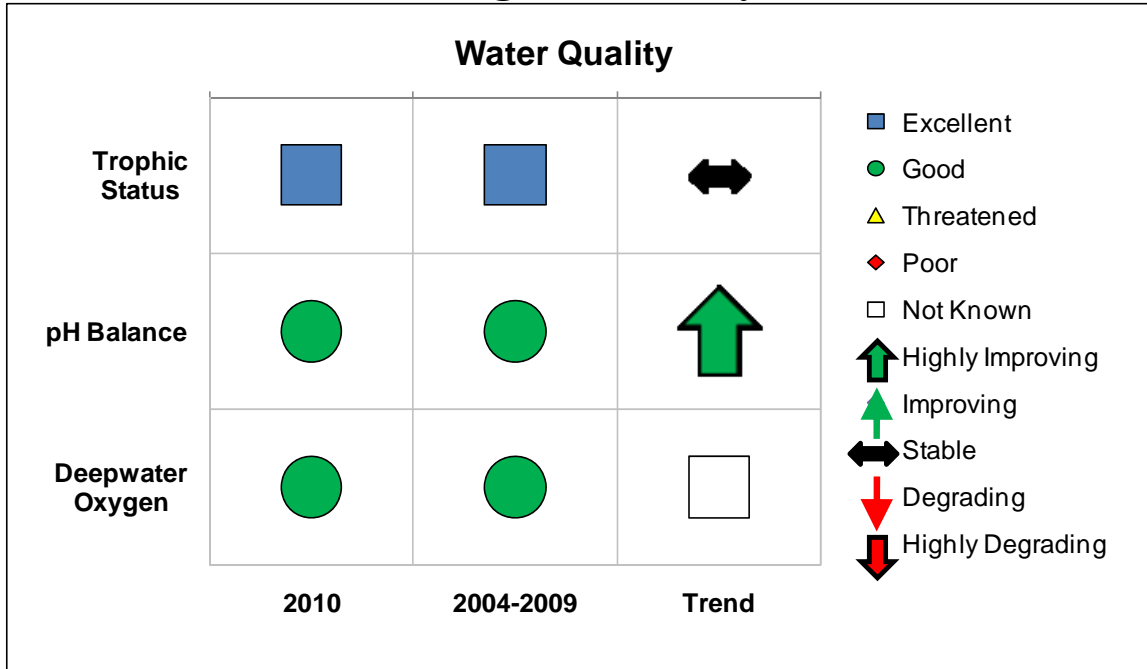

# 2010 Lake George-Basin Bay Scorecard

## 2010 Lake George-Basin Bay Scorecard

The 2010 CSLAP annual report for Lake George-Basin Bay can be found at [http://www.dec.ny.gov/docs/water\\_pdf/cslrpt10LGeorgeBB.pdf](http://www.dec.ny.gov/docs/water_pdf/cslrpt10LGeorgeBB.pdf)