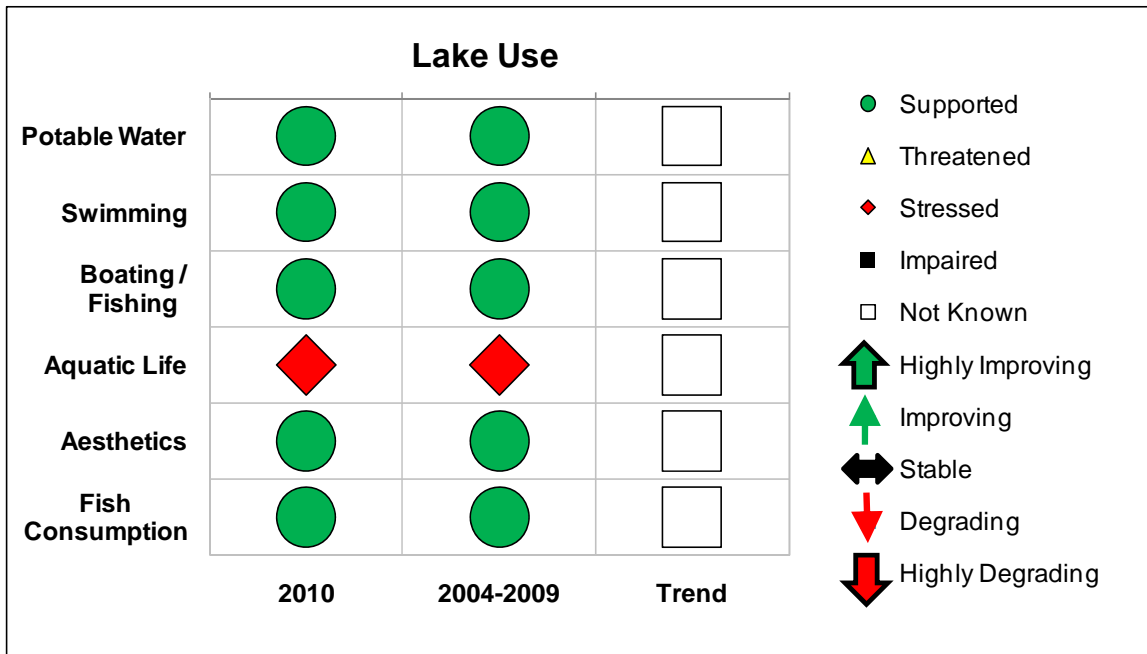

# 2010 Lake George-Basin Bay Scorecard

## 2010 Lake George-Basin Bay Scorecard

The 2010 CSLAP annual report for Lake George-Basin Bay can be found at [http://www.dec.ny.gov/docs/water\\_pdf/cslrpt10LGeorgeBB.pdf](http://www.dec.ny.gov/docs/water_pdf/cslrpt10LGeorgeBB.pdf)