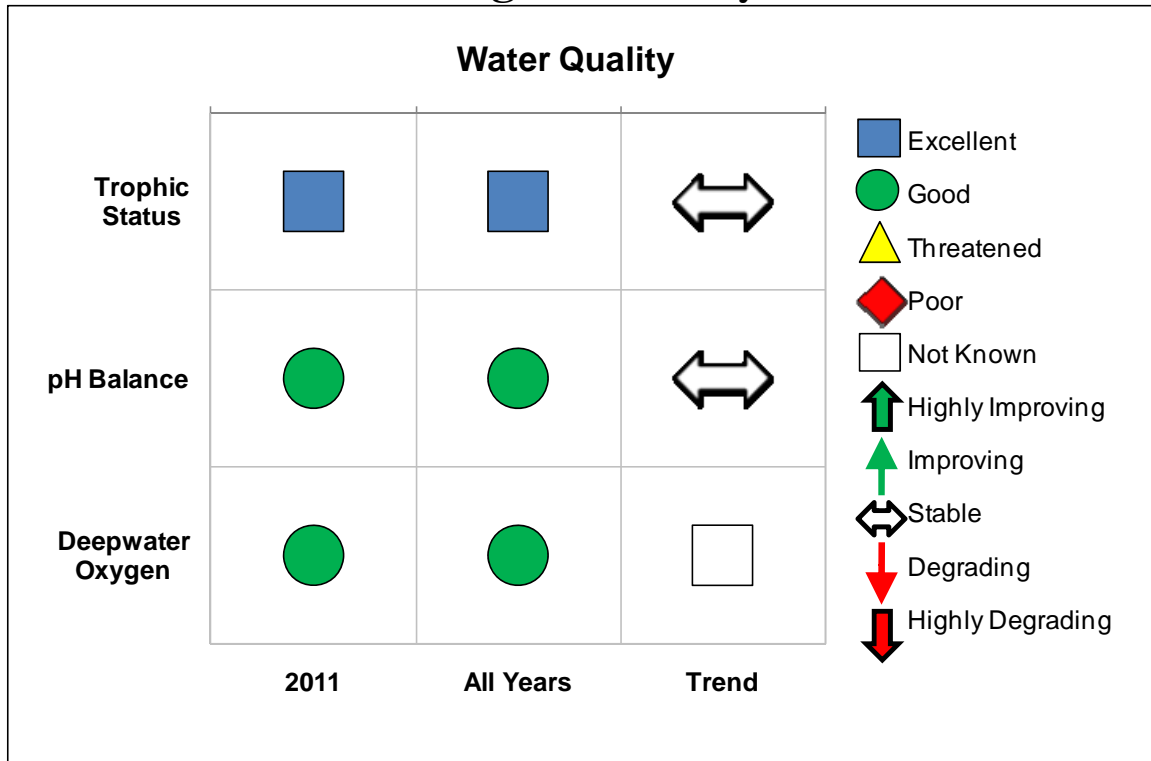

2011 Lake George-Basin Bay Scorecard

2011 Lake George-Basin Bay Scorecard

The 2011 CSLAP annual report for Lake George-Basin Bay will soon be found at <http://www.dec.ny.gov/lands/77831.html>