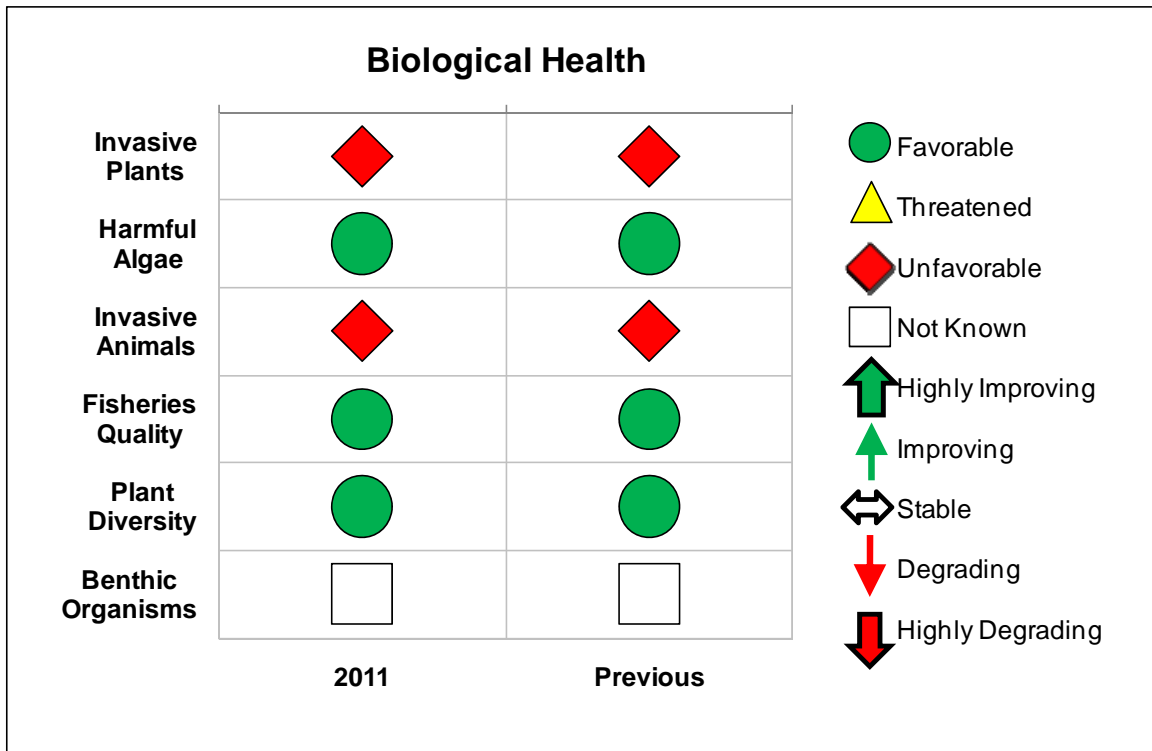

2011 Lake George-Basin Bay Scorecard

2011 Lake George-Basin Bay Scorecard

The 2011 CSLAP annual report for Lake George-Basin Bay will soon be found at <http://www.dec.ny.gov/lands/77831.html>