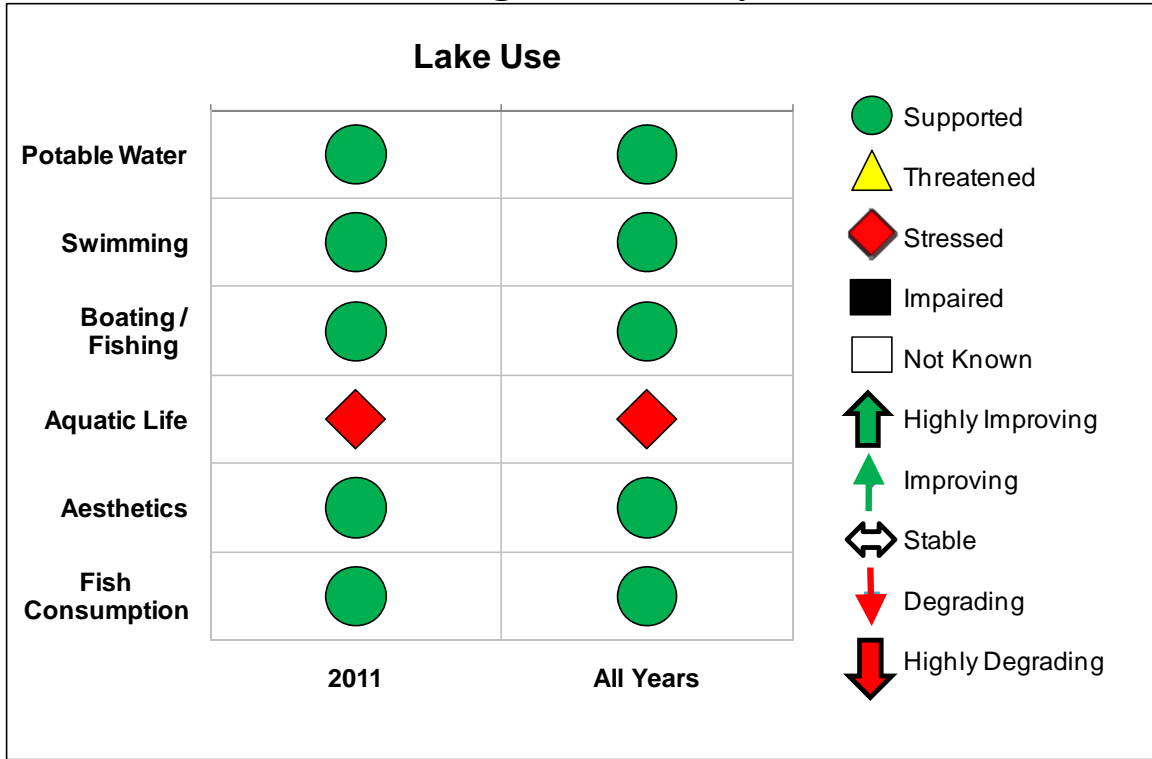

2011 Lake George-Basin Bay Scorecard

2011 Lake George-Basin Bay Scorecard

The 2011 CSLAP annual report for Lake George-Basin Bay will soon be found at <http://www.dec.ny.gov/lands/77831.html>