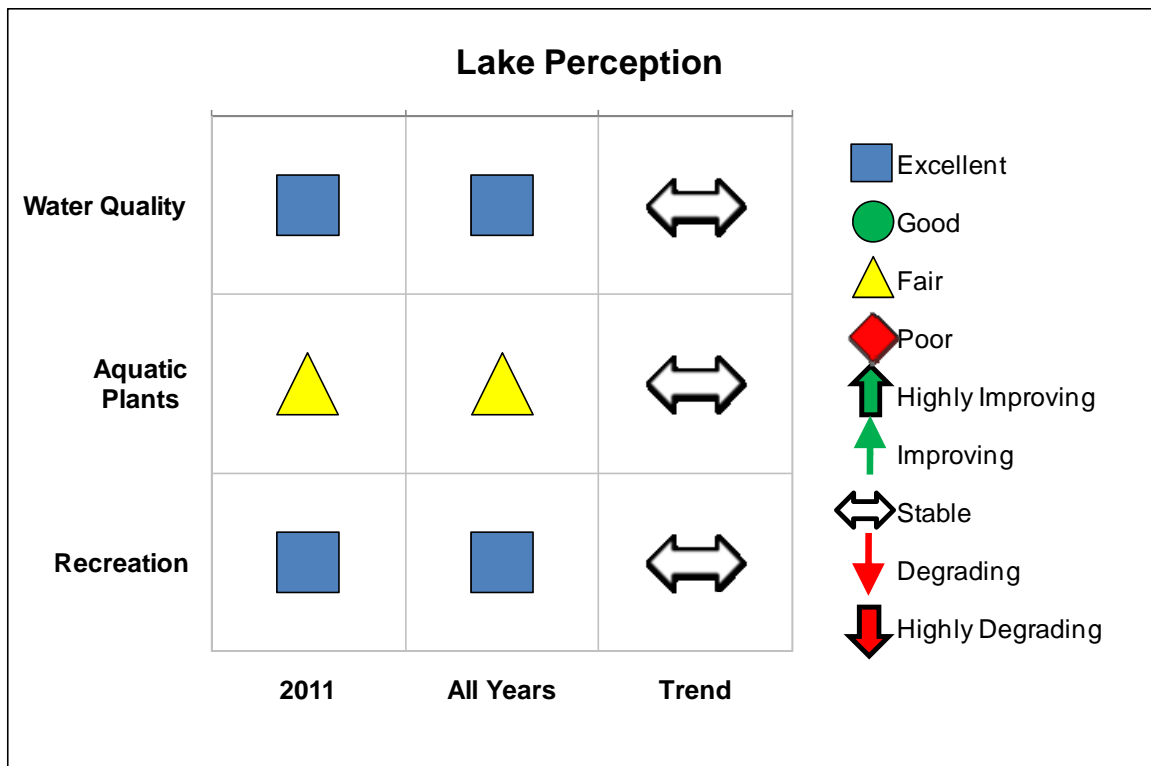

2011 Lake George-Basin Bay Scorecard

2011 Lake George-Basin Bay Scorecard

The 2011 CSLAP annual report for Lake George-Basin Bay will soon be found at <http://www.dec.ny.gov/lands/77831.html>