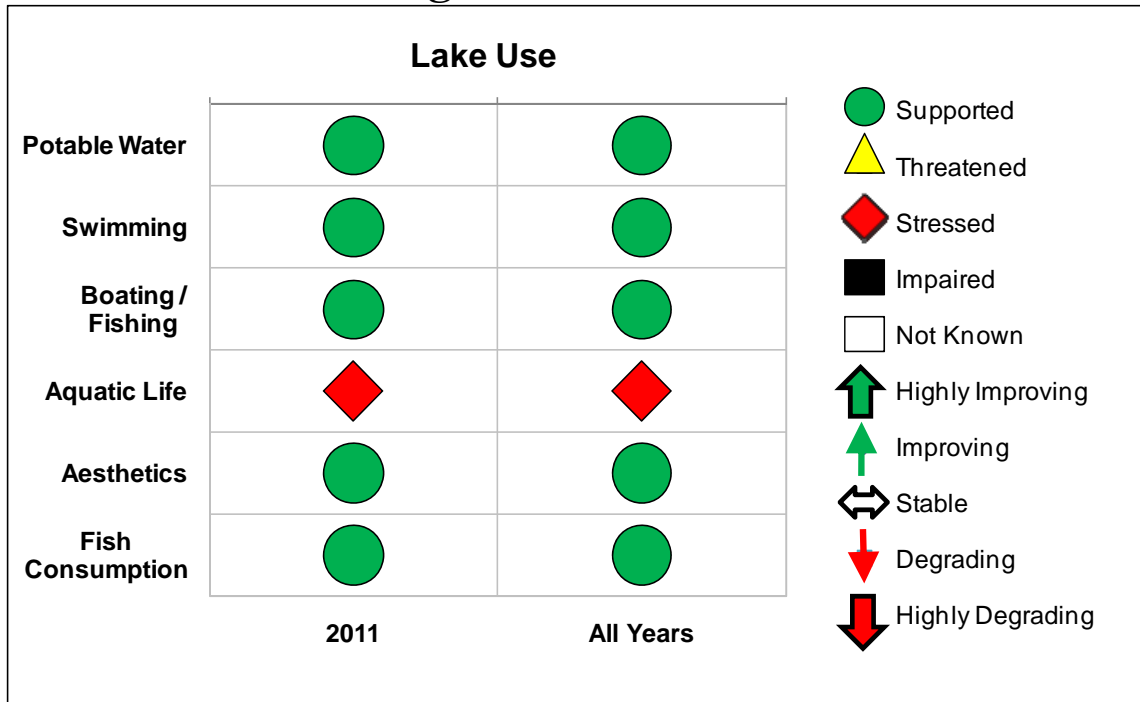

2011 Lake George-Diamond Island Scorecard

2011 Lake George-Diamond Island Scorecard

The 2011 CSLAP annual report for Lake George-Diamond Island will soon be found at <http://www.dec.ny.gov/lands/77831.html>