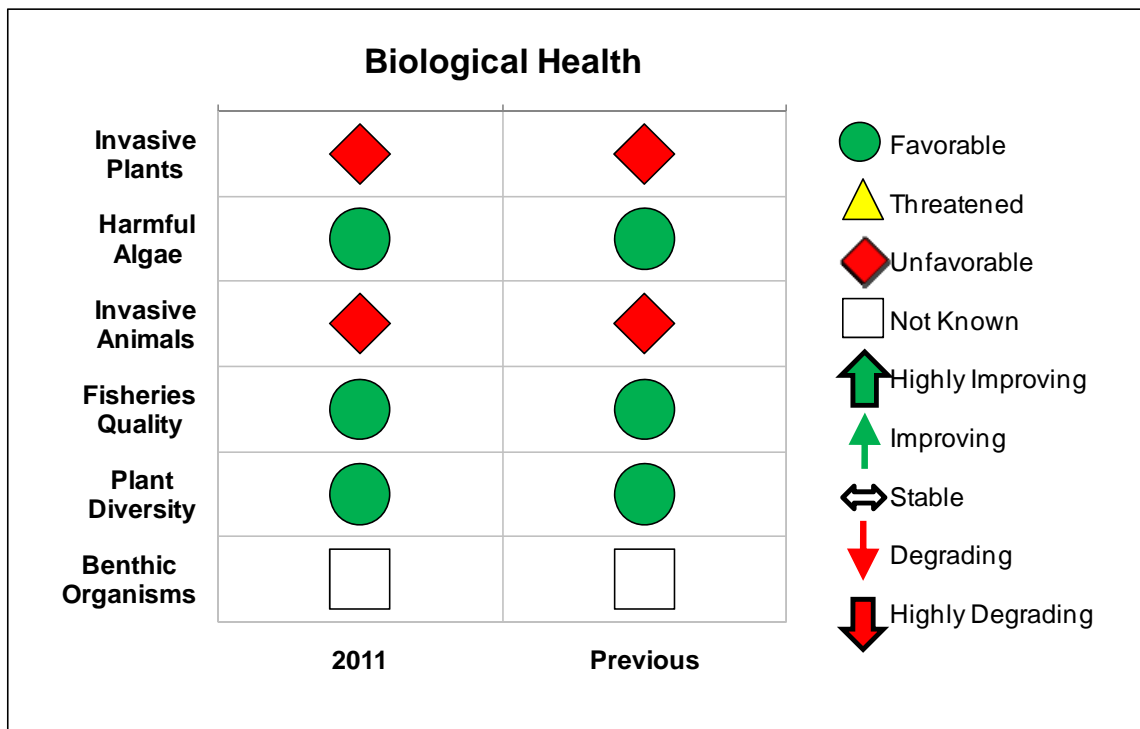

2011 Lake George-Diamond Island Scorecard

2011 Lake George-Diamond Island Scorecard

The 2011 CSLAP annual report for Lake George-Diamond Island will soon be found at <http://www.dec.ny.gov/lands/77831.html>