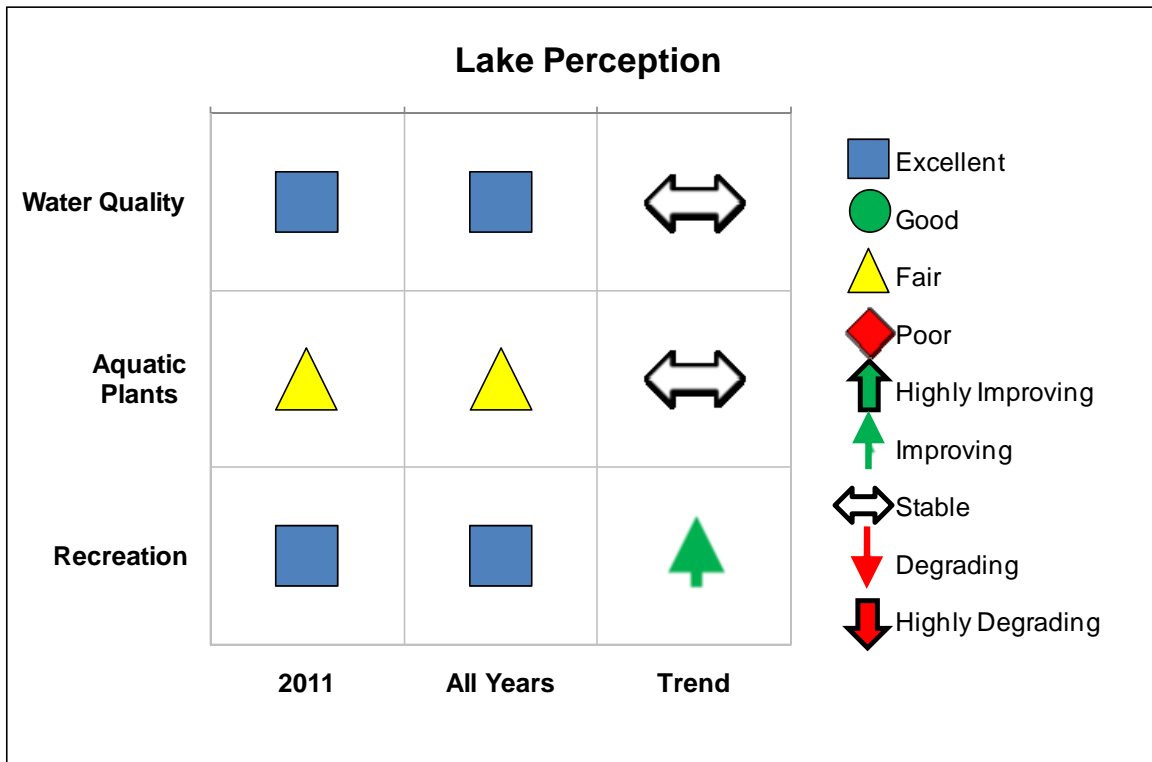

2011 Lake George-Diamond Island Scorecard

2011 Lake George-Diamond Island Scorecard

The 2011 CSLAP annual report for Lake George-Diamond Island will soon be found at <http://www.dec.ny.gov/lands/77831.html>