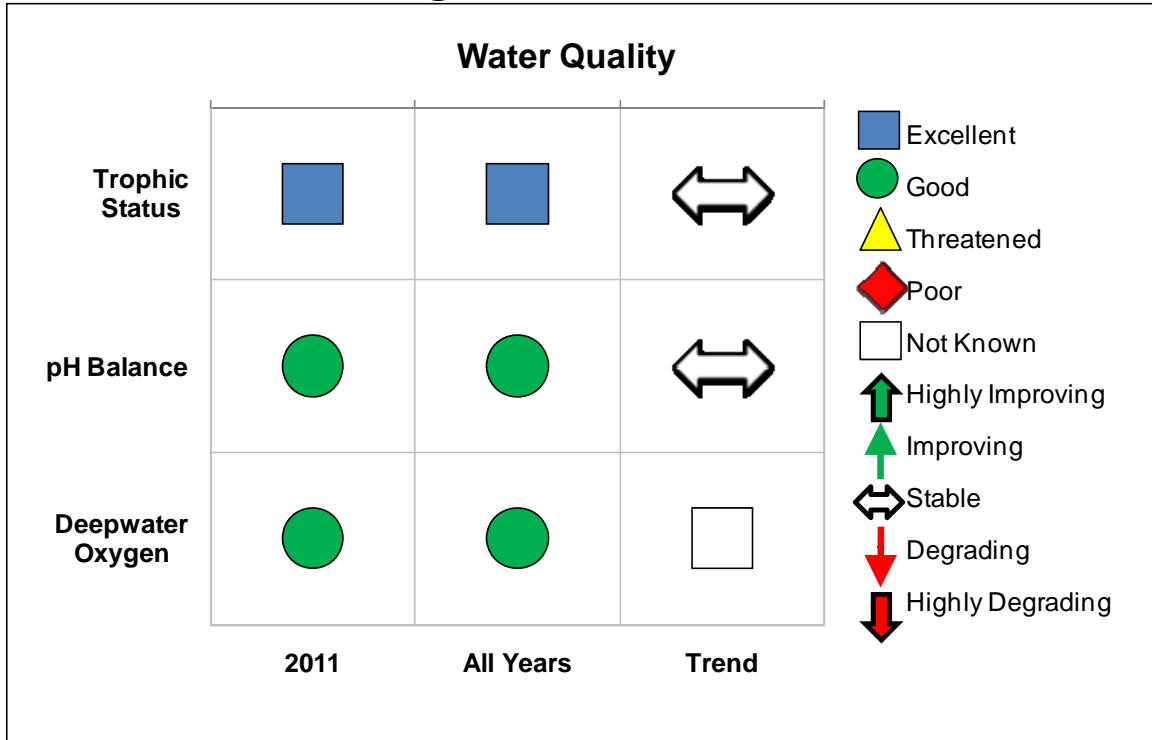

2011 Lake George-Diamond Island Scorecard

2011 Lake George-Diamond Island Scorecard

The 2011 CSLAP annual report for Lake George-Diamond Island will soon be found at <http://www.dec.ny.gov/lands/77831.html>