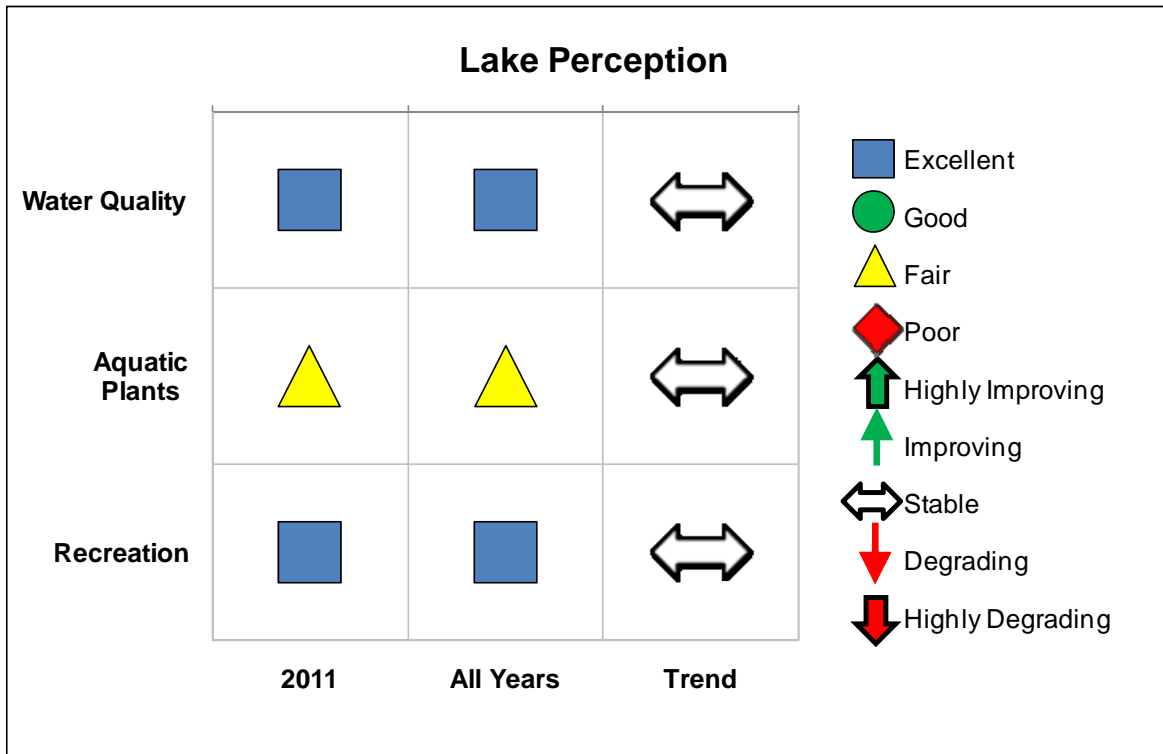

2011 Lake George-Gull Bay Scorecard

2011 Lake George-Gull Bay Scorecard

The 2011 CSLAP annual report for Lake George-Gull Bay will soon be found at <http://www.dec.ny.gov/lands/77831.html>