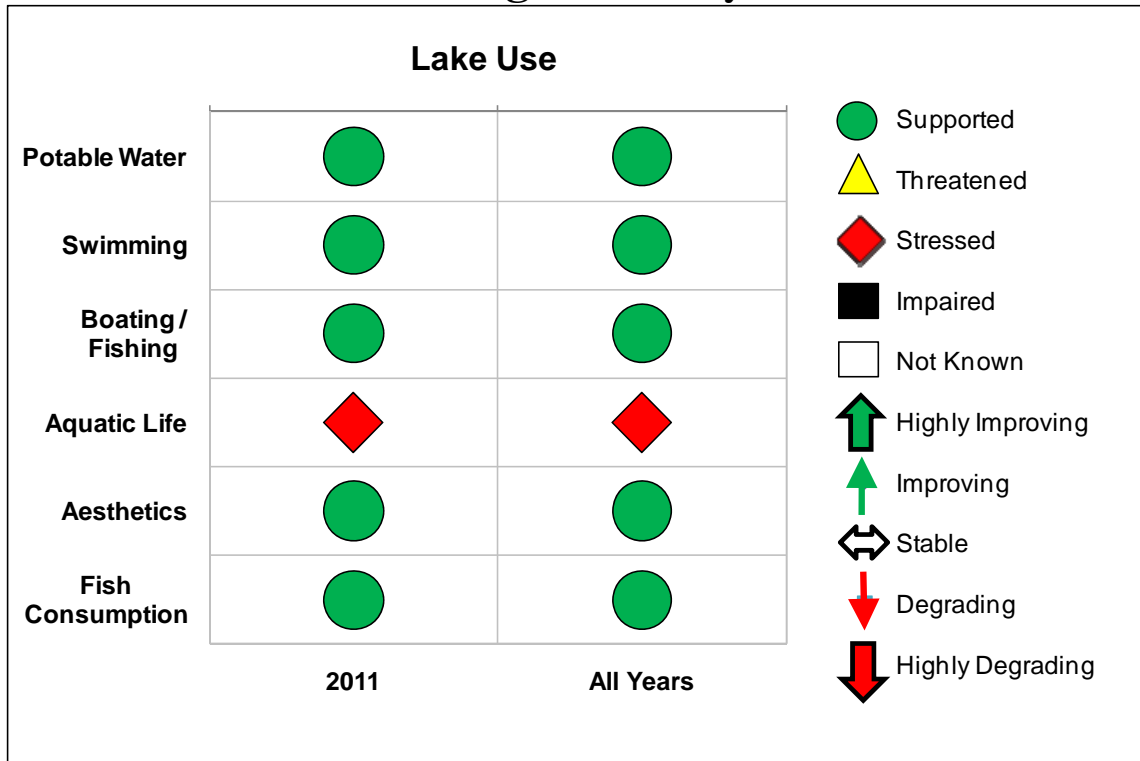

2011 Lake George-Gull Bay Scorecard

2011 Lake George-Gull Bay Scorecard

The 2011 CSLAP annual report for Lake George-Gull Bay will soon be found at <http://www.dec.ny.gov/lands/77831.html>