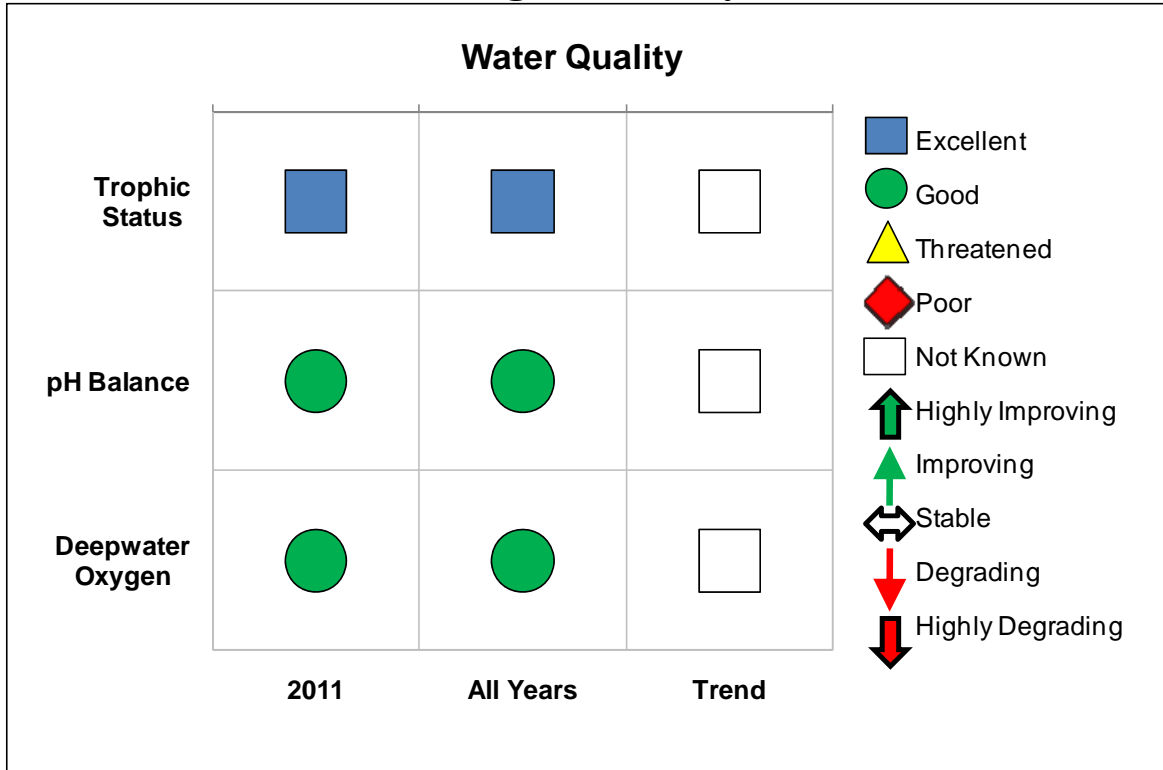

2011 Lake George-Gull Bay Scorecard

2011 Lake George-Gull Bay Scorecard

The 2011 CSLAP annual report for Lake George-Gull Bay will soon be found at <http://www.dec.ny.gov/lands/77831.html>