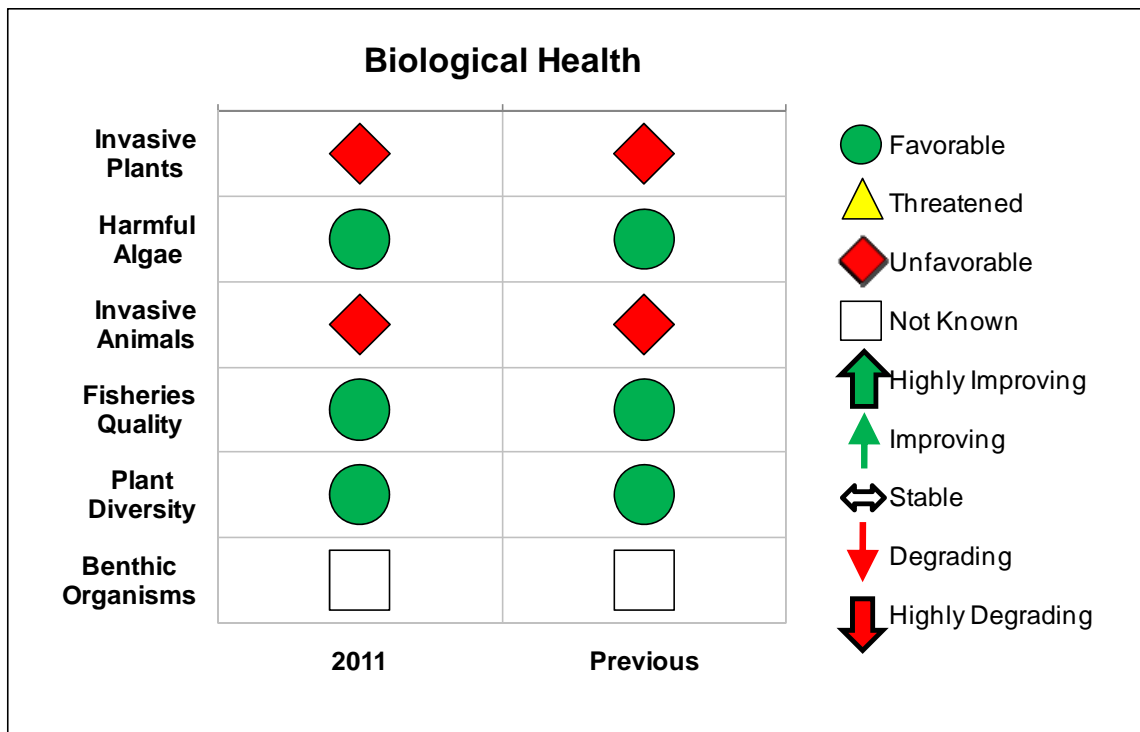

2011 Lake George-Gull Bay Scorecard

2011 Lake George-Gull Bay Scorecard

The 2011 CSLAP annual report for Lake George-Gull Bay will soon be found at <http://www.dec.ny.gov/lands/77831.html>