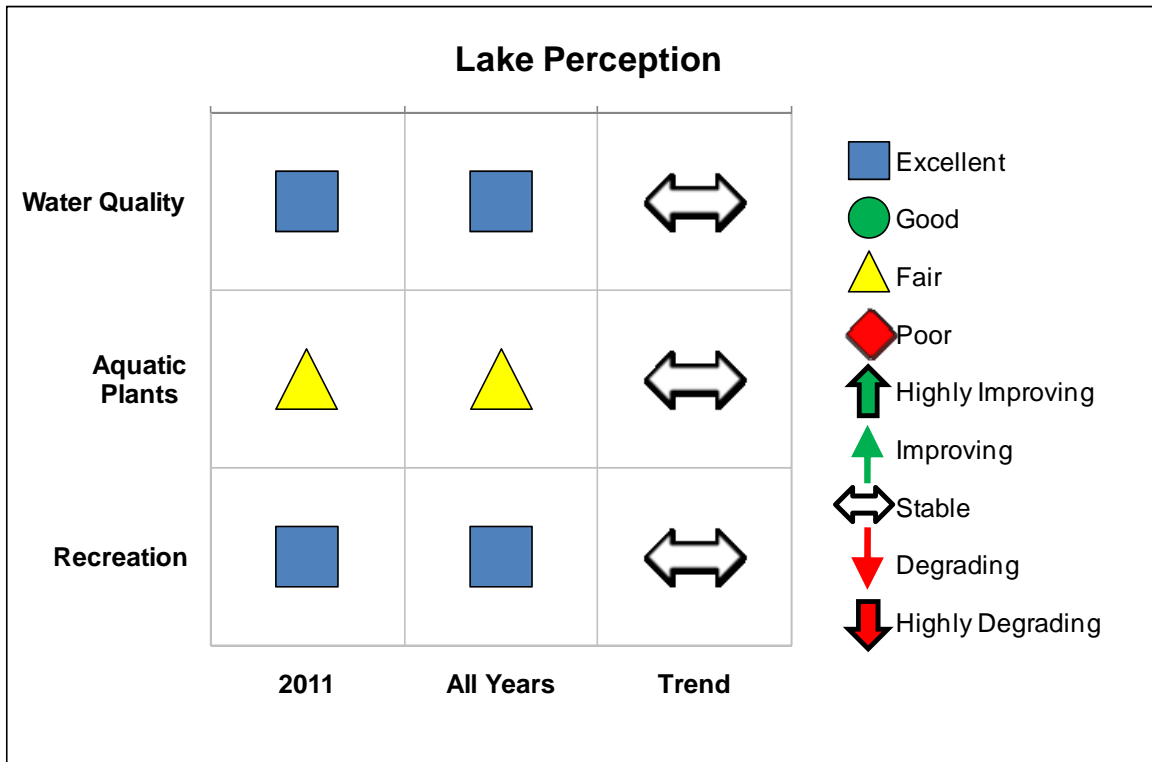

2011 Lake George-Harris Bay Scorecard

2011 Lake George-Harris Bay Scorecard

The 2011 CSLAP annual report for Lake George-Harris Bay will soon be found at <http://www.dec.ny.gov/lands/77831.html>