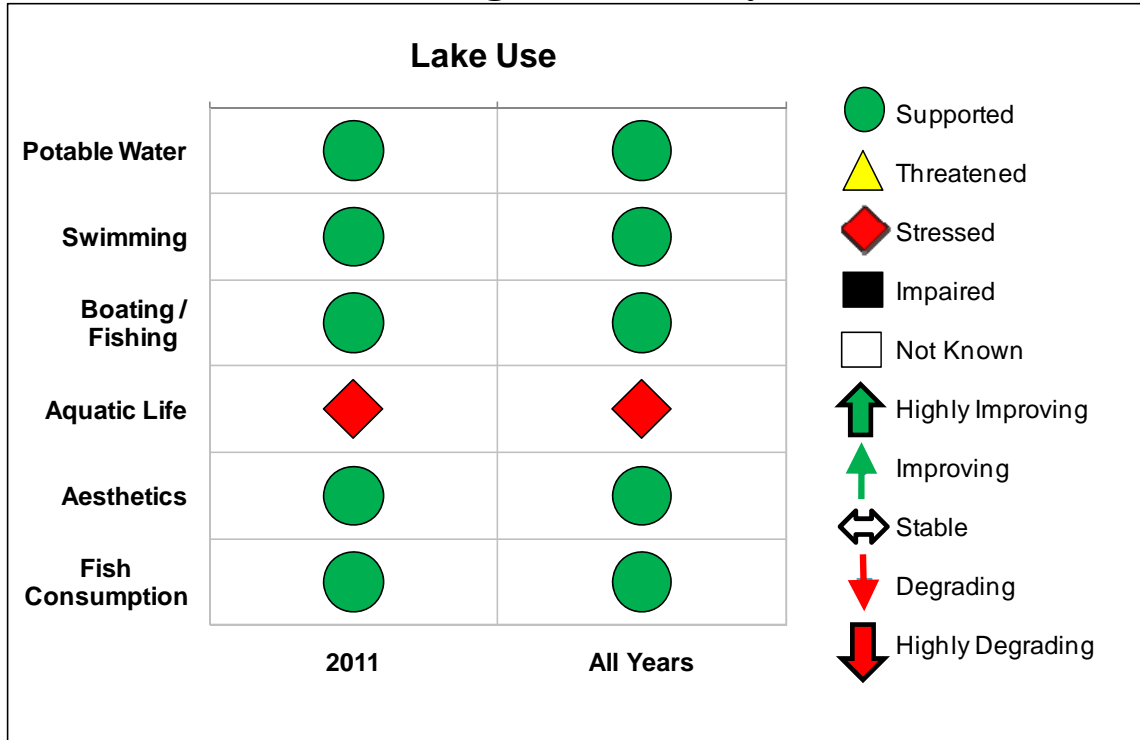

2011 Lake George-Harris Bay Scorecard

2011 Lake George-Harris Bay Scorecard

The 2011 CSLAP annual report for Lake George-Harris Bay will soon be found at <http://www.dec.ny.gov/lands/77831.html>