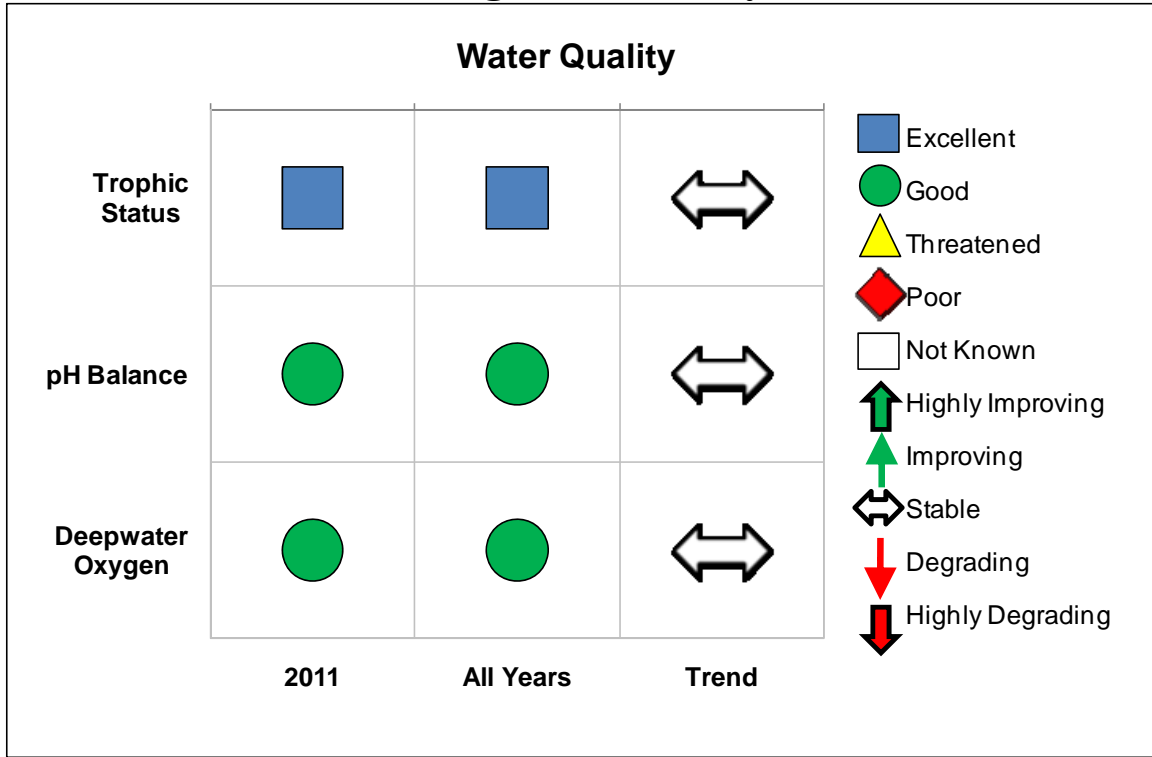

2011 Lake George-Harris Bay Scorecard

2011 Lake George-Harris Bay Scorecard

The 2011 CSLAP annual report for Lake George-Harris Bay will soon be found at <http://www.dec.ny.gov/lands/77831.html>