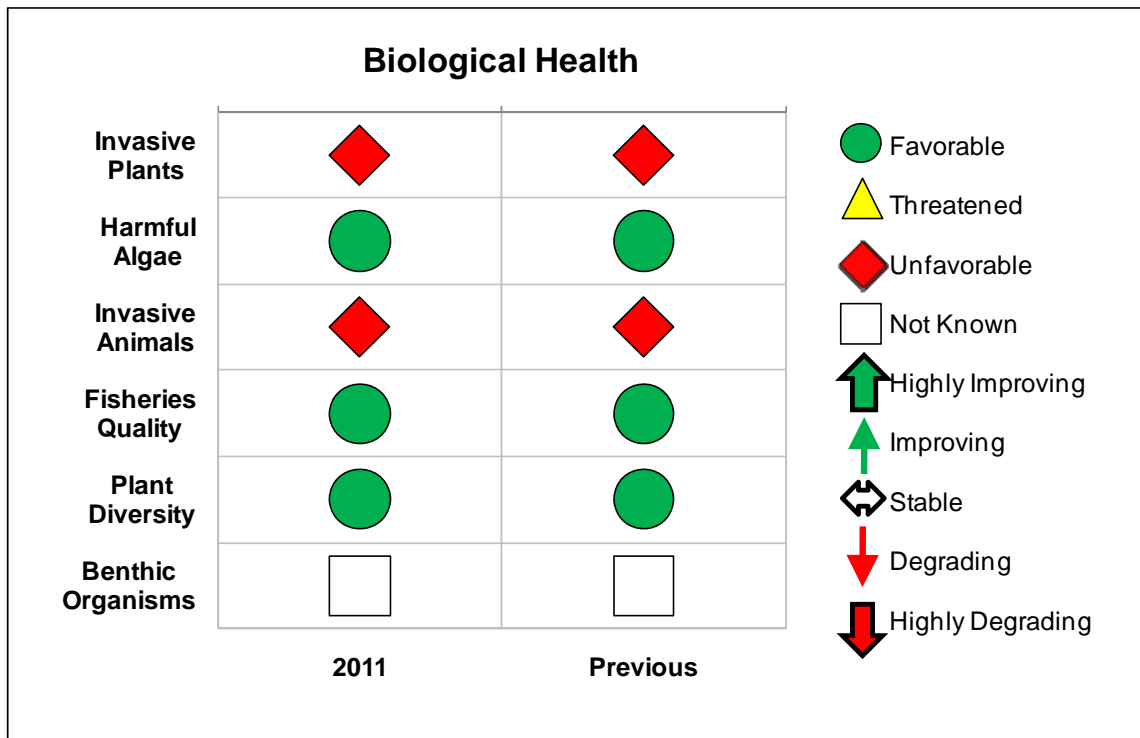

2011 Lake George-Harris Bay Scorecard

2011 Lake George-Harris Bay Scorecard

The 2011 CSLAP annual report for Lake George-Harris Bay will soon be found at <http://www.dec.ny.gov/lands/77831.html>